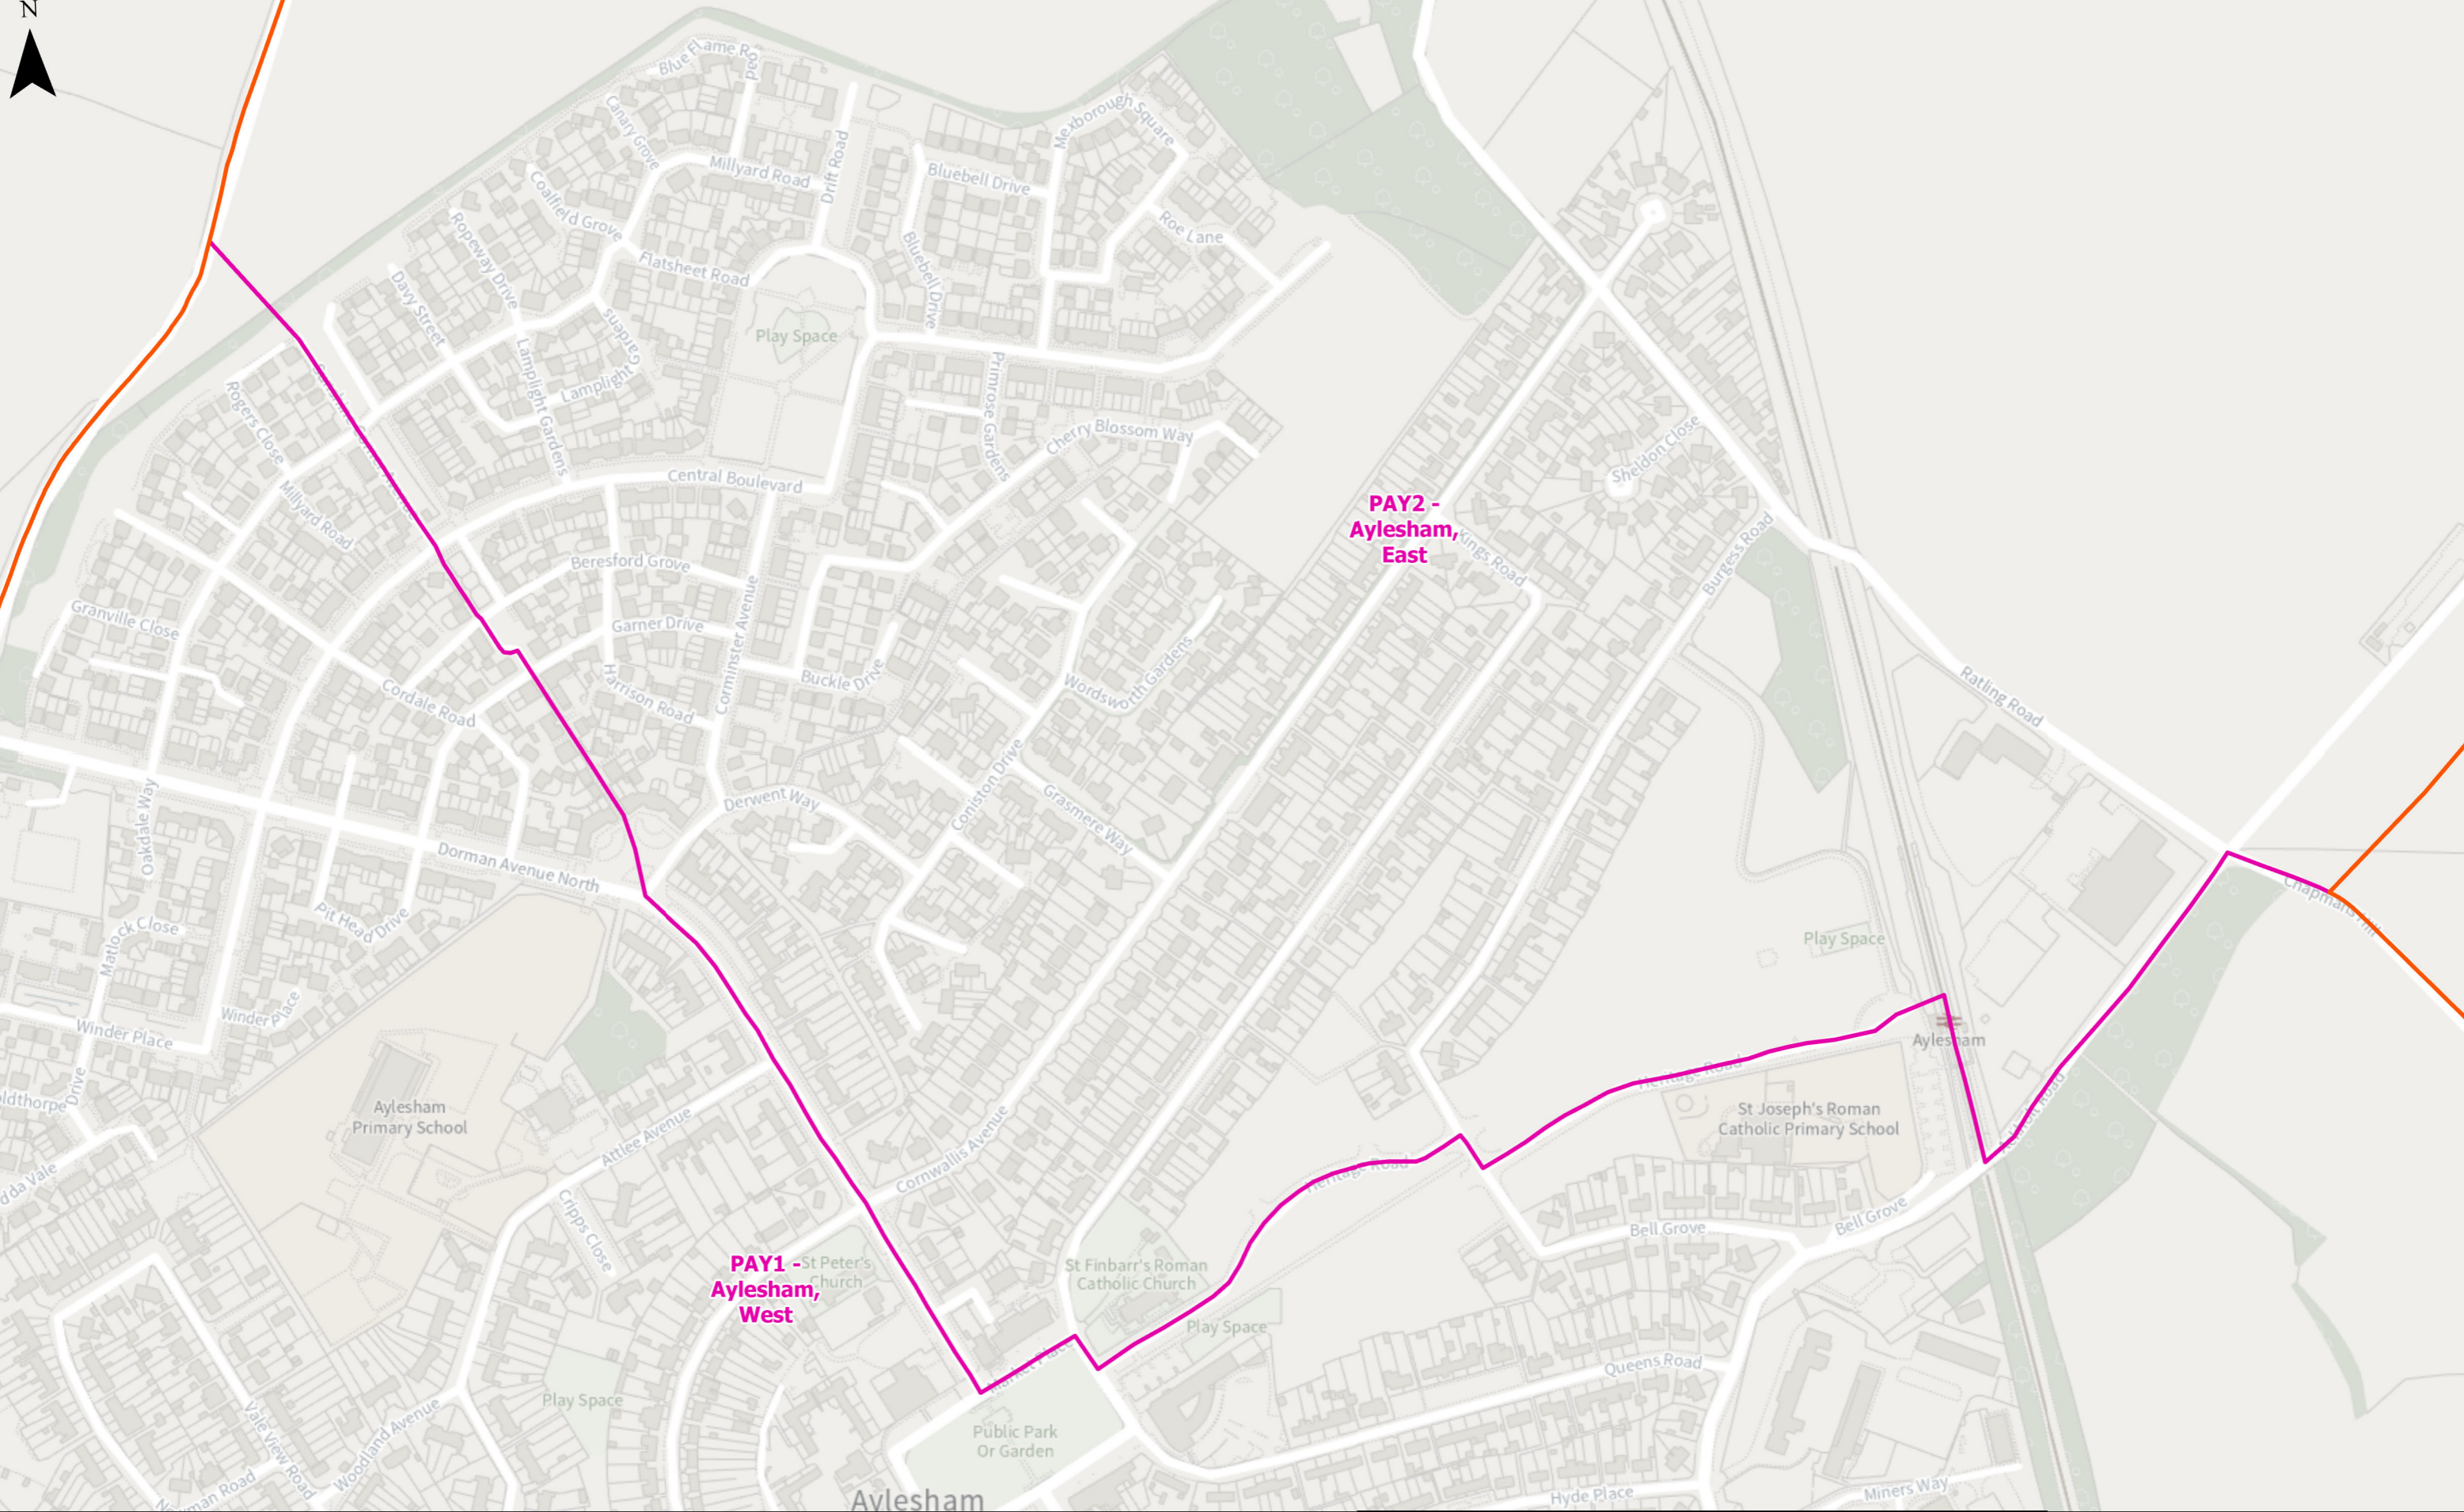

Dover District Council

Polling District and Polling Places Review 2023

Proposed Changes to Polling District Boundaries

Table of Contents

All existing Polling District Boundaries remain unchanged except for the following proposed changes:

PAY1 and PAY2	Aylesham, West; and Aylesham, East	3
PAY1 and PAY2	Aylesham, West; and Aylesham, East – <i>Further Detail</i>	4

**Proposed Polling Districts:
PAY1- Aylesham, West and PAY2- Aylesham, East**

Dover District Council
 Honeywood Close
 White Cliffs Business Park
 Whitfield
 DOVER
 CT16 3PJ

Proposed Polling Districts (Further Detail): PAY1 and PAY2

- Existing Polling District Boundary (PAY)
- Proposed split, creating PAY1 and PAY2

© Crown copyright and database rights 2023 Ordnance Survey 100019780

Dover District Council
 White Cliffs Business Park
 Whitfield
 Dover
 CT16 3PJ